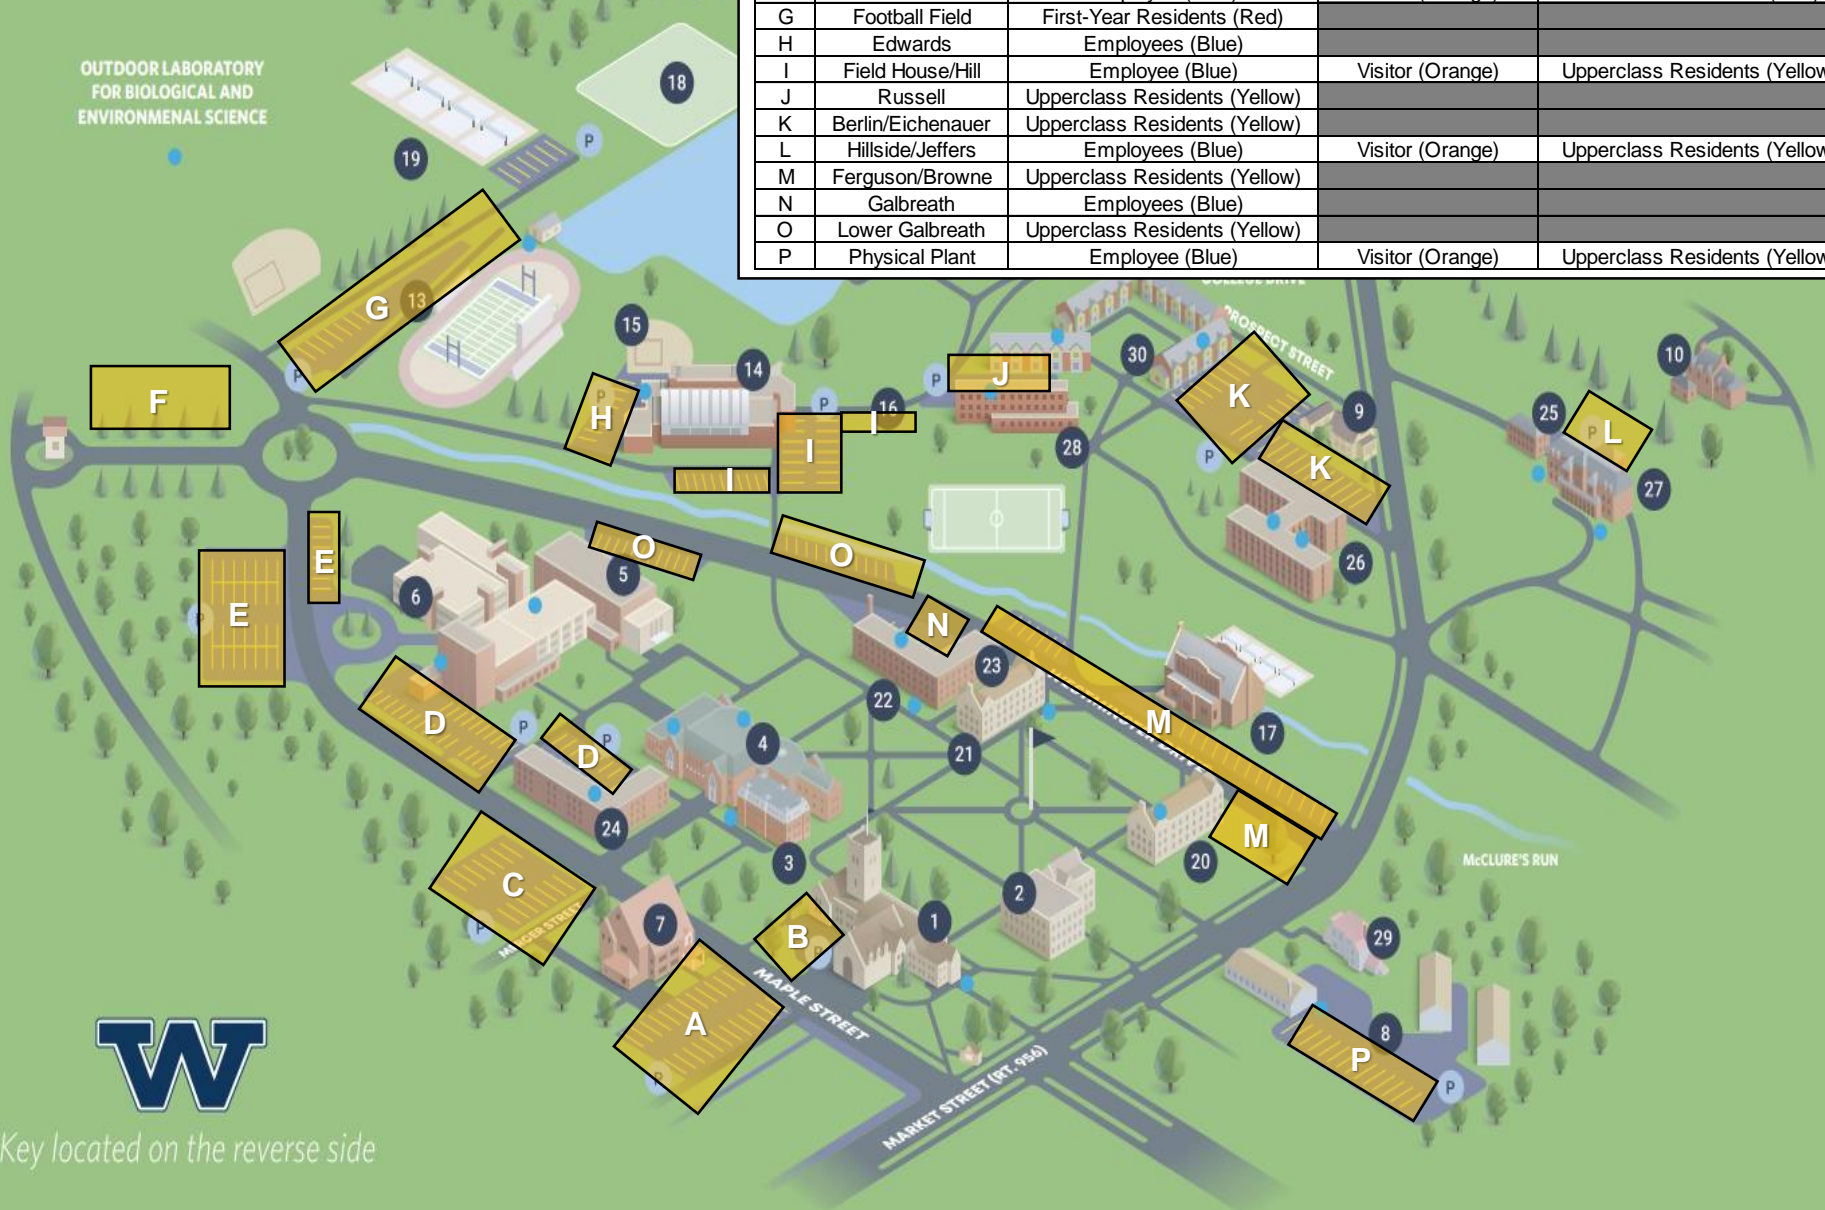

Westminster College Parking Map

Lot	Former Lot Name	Category & Color 1	Category & Color 2	Category & Color 3
A	Remmick	Employee (Blue)	Visitor (Orange)	
B	Old Main	Employee (Blue)		
C	Minteer	Employee (Blue)	Visitor (Orange)	
D	Shaw/Beeghley	Employee (Blue)	Commuter (Green)	
E	Hoyt	Employee (Blue)	Visitor (Orange)	Upperclass Residents (Yellow)
F	Baseball Field	Employee (Blue)	Visitor (Orange)	First-Year Residents (Red)
G	Football Field	First-Year Residents (Red)		
H	Edwards	Employees (Blue)		
I	Field House/Hill	Employee (Blue)	Visitor (Orange)	Upperclass Residents (Yellow)
J	Russell	Upperclass Residents (Yellow)		
K	Berlin/Eichenauer	Upperclass Residents (Yellow)		
L	Hillside/Jeffers	Employees (Blue)	Visitor (Orange)	Upperclass Residents (Yellow)
M	Ferguson/Browne	Upperclass Residents (Yellow)		
N	Galbreath	Employees (Blue)		
O	Lower Galbreath	Upperclass Residents (Yellow)		
P	Physical Plant	Employee (Blue)	Visitor (Orange)	Upperclass Residents (Yellow)

*Key located on the reverse side