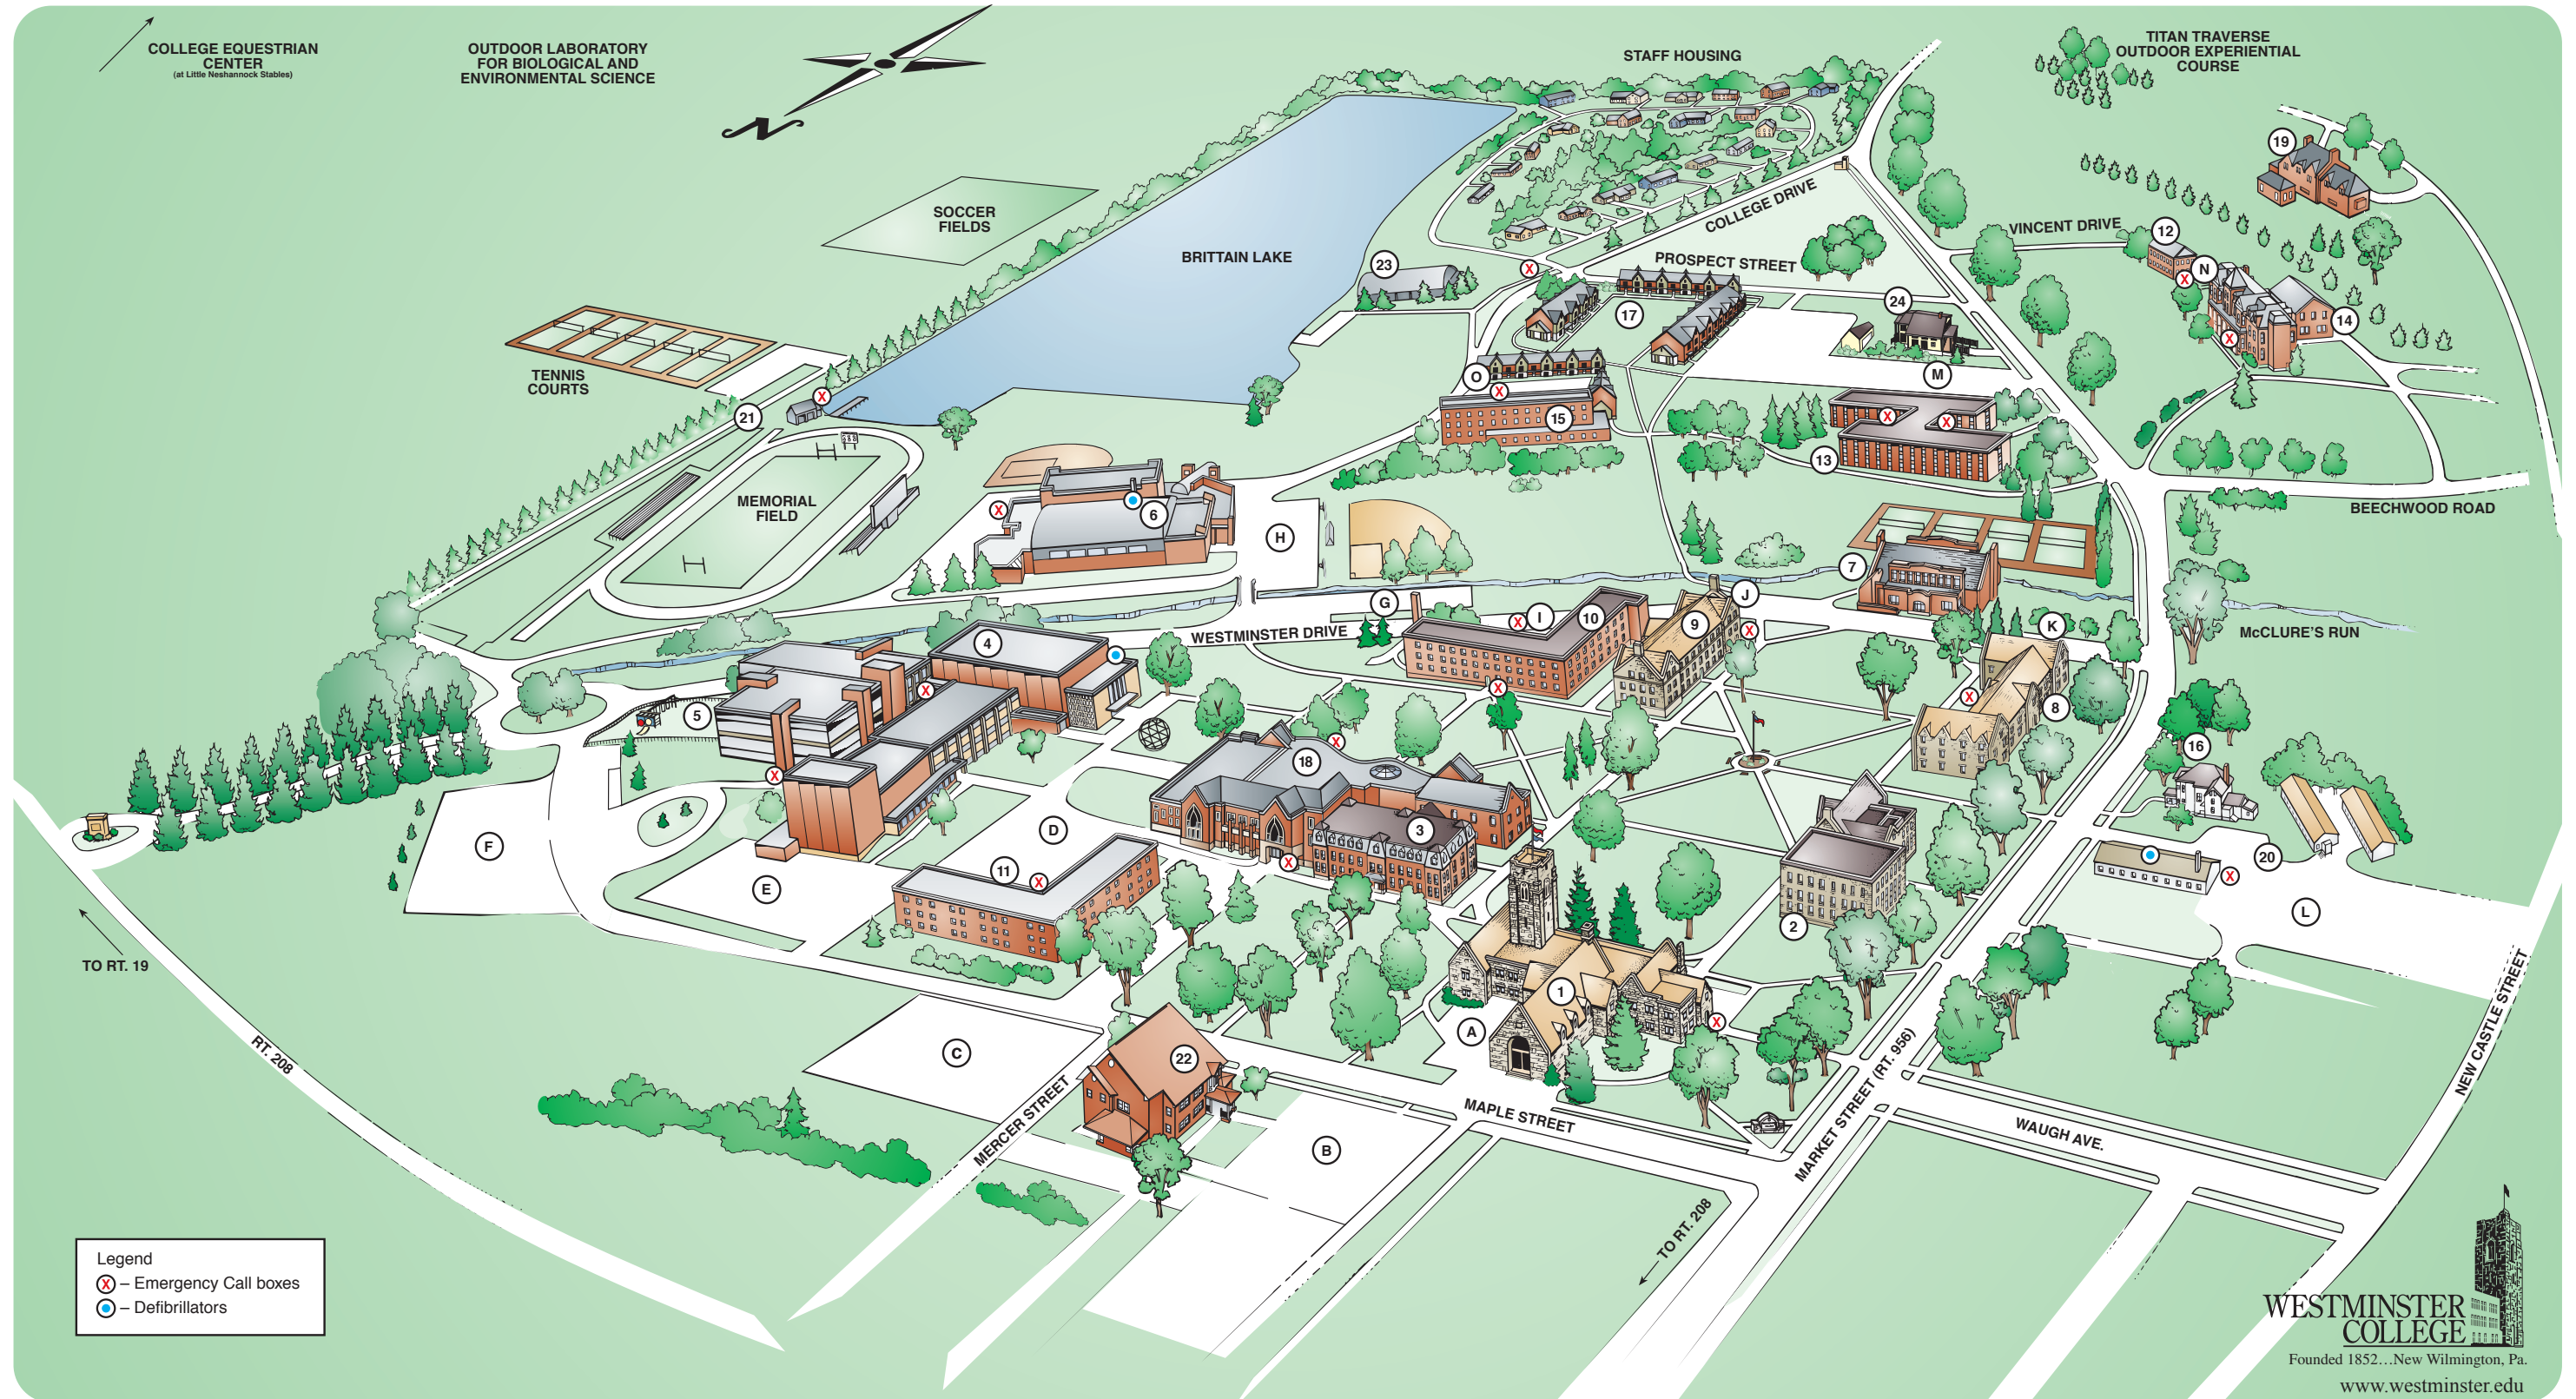

## ACADEMIC BUILDINGS

1. Old Main  
Wallace Memorial Chapel
2. McGill Memorial Library
3. Thompson-Clark Hall
4. Patterson Hall  
Art Gallery  
Beeghly Theater  
Orr Auditorium
5. Hoyt Science Resources Center
6. Memorial Field House  
Natatorium and Fitness Center  
Buzz Ridl Gymnasium
7. Old 77  
Marge Walker Recreation Center

## RESIDENTIAL BUILDINGS

8. Ferguson Hall
9. Browne Hall  
Titan Club
10. Galbreath Hall  
Duff Dining Room
11. Shaw Hall  
Student Health Center
12. Jeffers Hall
13. Eichenauer Hall
14. Hillside Hall
15. Russell Hall
16. Thompson House
17. Berlin Village

## ADDITIONAL BUILDINGS

18. Andrew J. McKelvey Campus Center
19. President's Home
20. Physical Plant Buildings
21. Henley Pavilion
22. Remick Admissions House
23. Anderson Amphitheater
24. Wiley Alumni House

Parking Lots (A-O)

Legend  
 X - Emergency Call boxes  
 ● - Defibrillators